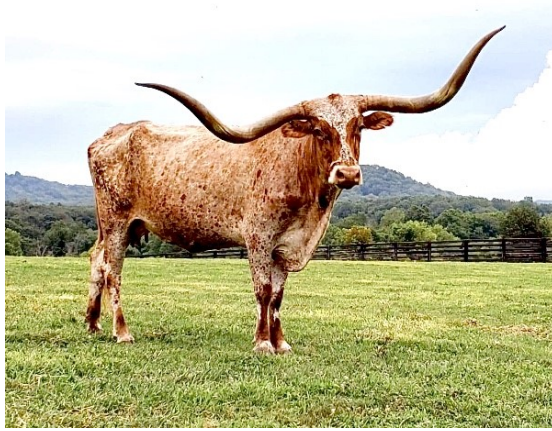

CR Chalice

Date of Birth: 04/13/2012
 Registration 1: CI279945
 Sale Price: \$

Courtesy of Bluegrass Longhorns

One of the most spectacular cows in the herd! Big brindle roan with huge rolling horn that is brushing 80". Has been a top producer for me and she leaves some beautiful heifers behind. Confirmed bred to Pacific Cowboy for 2020 and has a big Pacific Cowboy bull calf at side. Johnes neg.

TTT: 85.0000 on 11/23/2024

CR Chalice

Hubbells Captain Hook

Fulap

JP RIO GRANDE

HUBBELLS MISS ANNIE

VICTORY LAP

FUGUE

J.R. GRAND SLAM

TX W Lucky Lady

Overwhelming Icon

HUBBELLS MISS ROANITA

WINCHESTER

UNATTAINABLE

FIELDER

Toccata