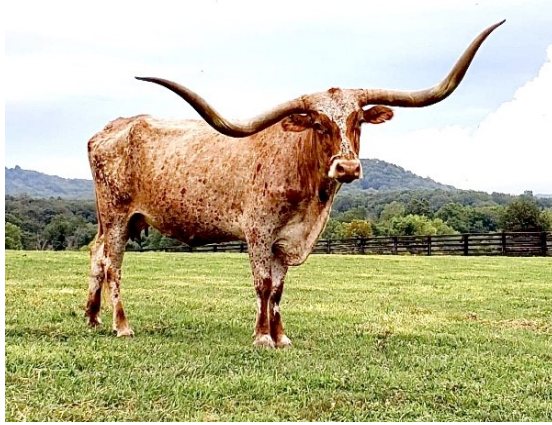

CR Chalice

Date of Birth: 04/13/2012
Registration 1: CI279945
Sale Price: \$

Courtesy of Bluegrass Longhorns

One of the most spectacular cows in the herd! Big brindle roan with huge rolling horn that is brushing 80". Has been a top producer for me and she leaves some beautiful heifers behind. Confirmed bred to Pacific Cowboy for 2020 and has a big Pacific Cowboy bull calf at side. Johnes neg.

TTT: 84.5000 on 04/20/2024

CR Chalice

Hubbells Captain Hook

Fulap

JP RIO GRANDE

HUBBELLS MISS ANNIE

VICTORY LAP

FUGUE